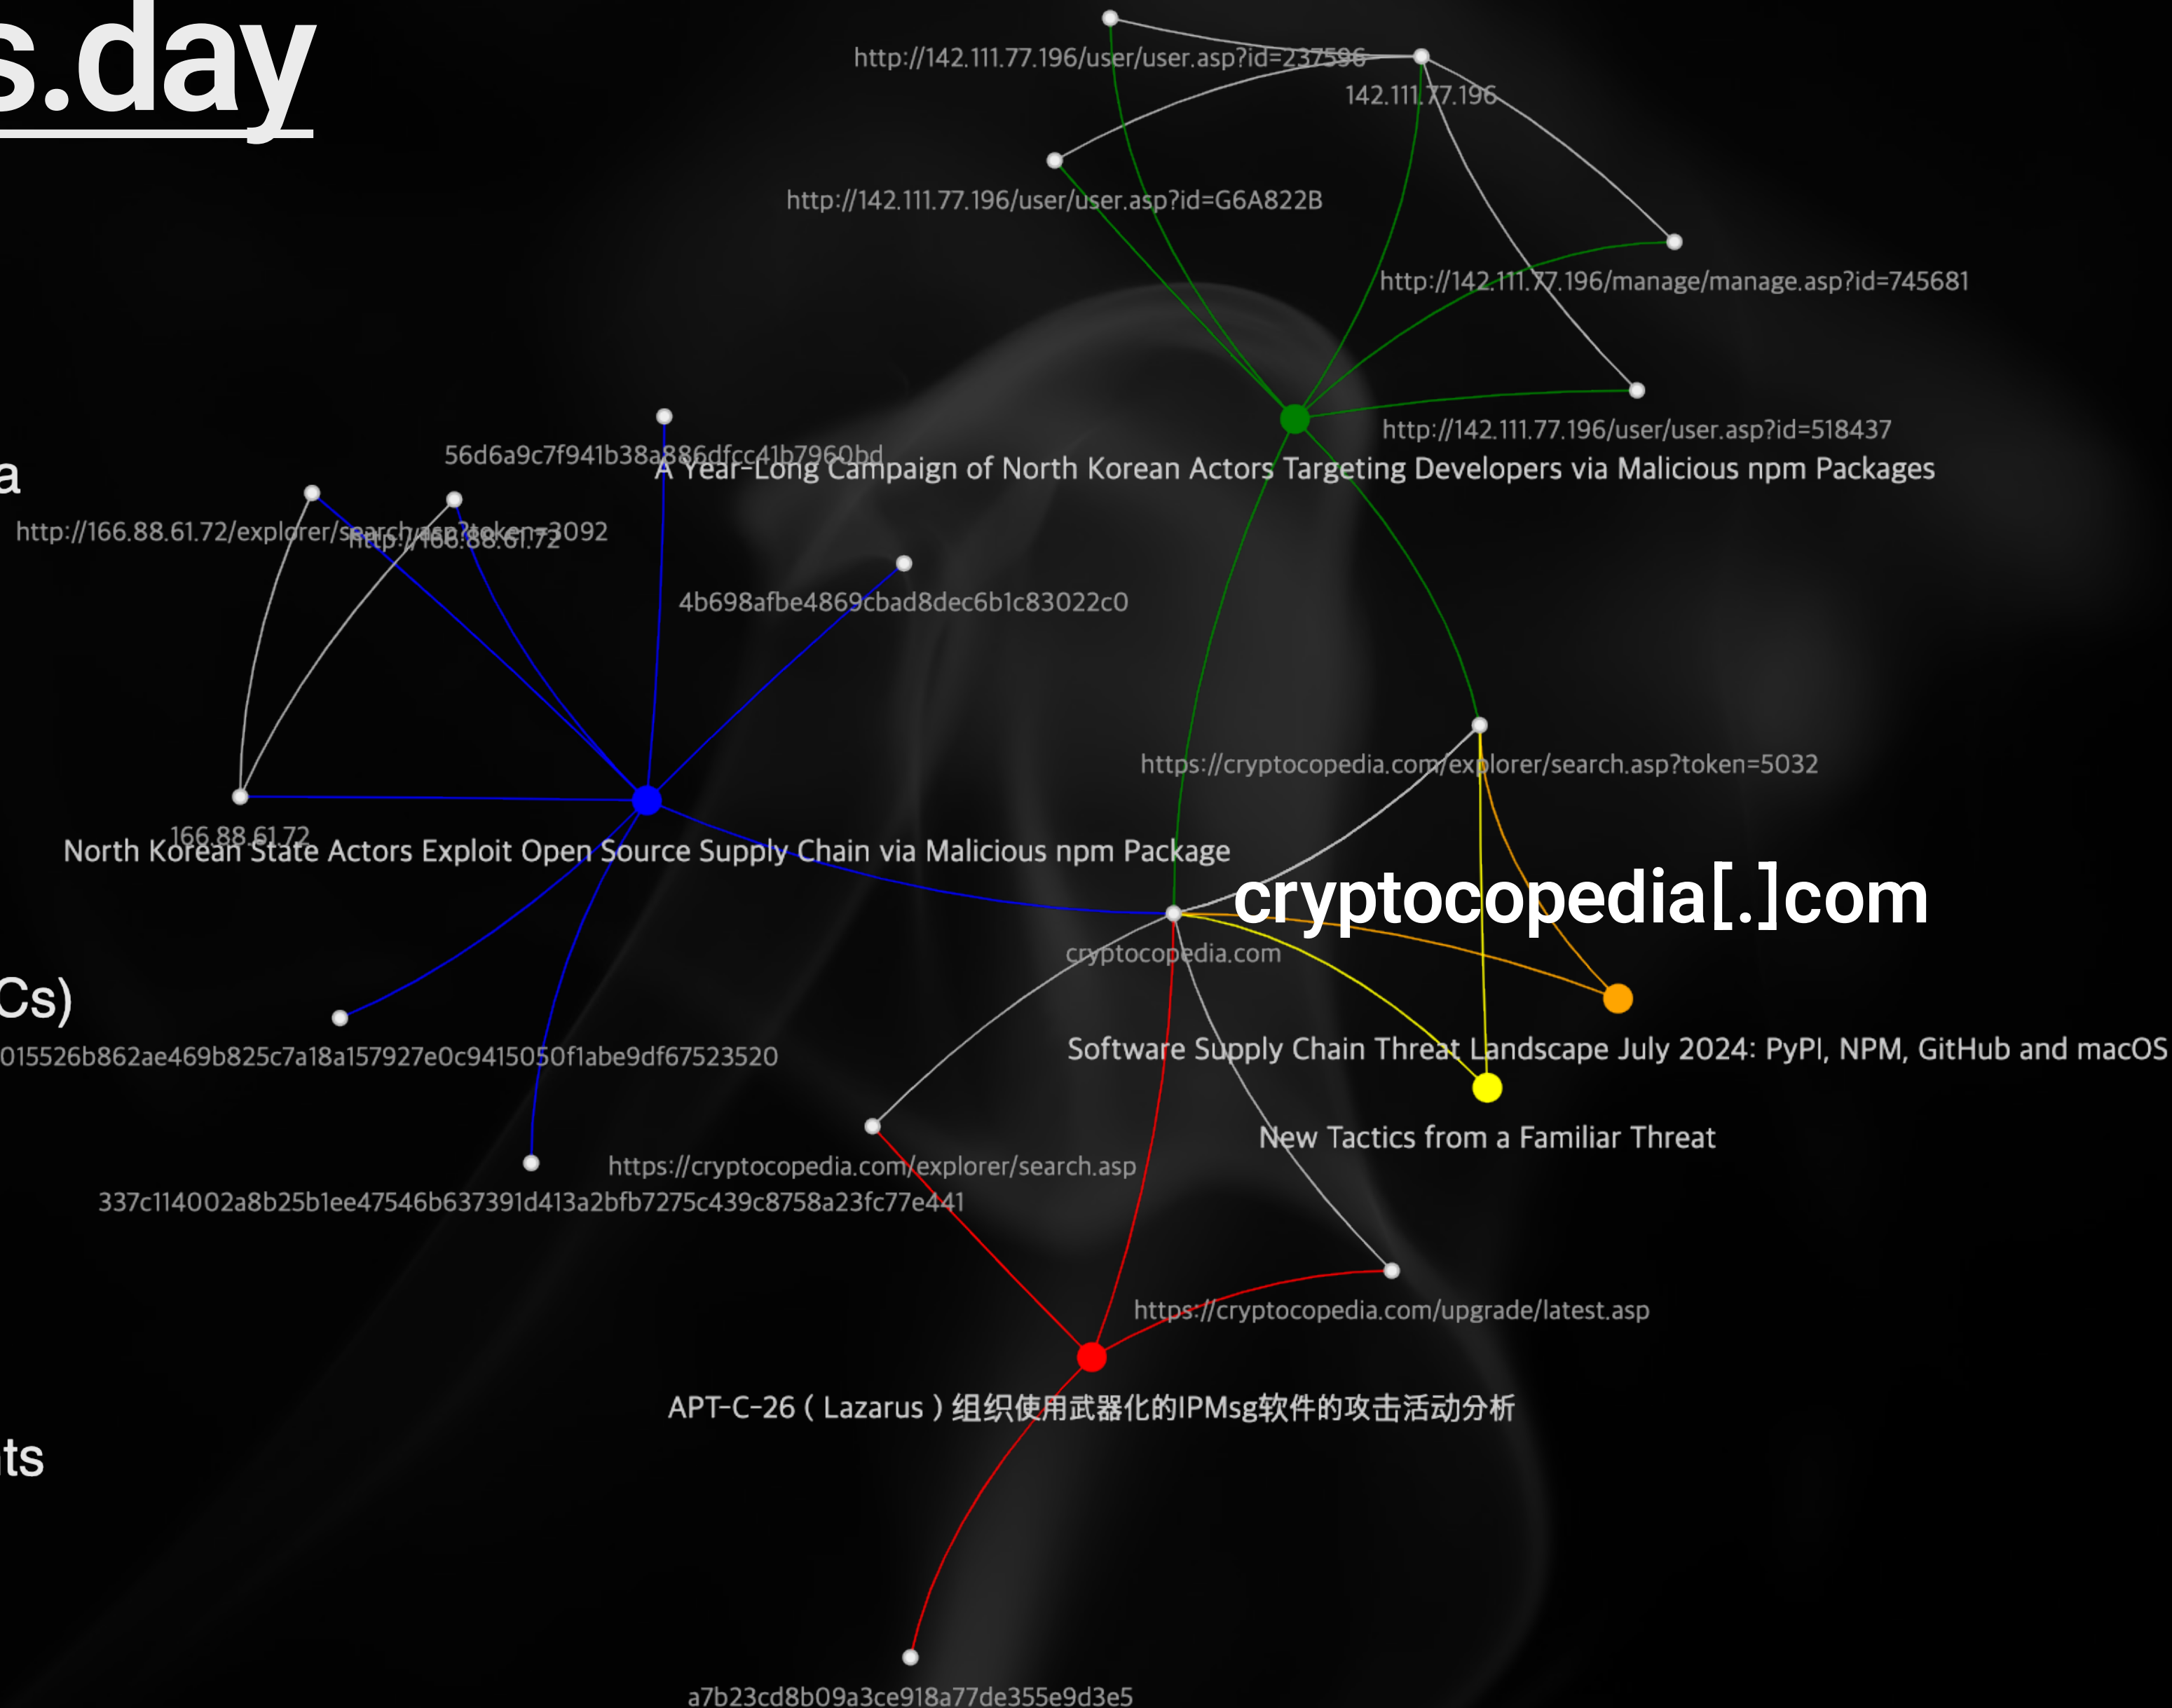

Everyday is lazarus.day

Collection

- Monitor RSS Feeds
- Monitor Social Media
- Monitor News

Processing

- Archive Report
- Extract Contents(IOCs)

Analysis

- Summarize Report
- Identify New Actors
- Identify New Incidents
- Manage Tags
- ~~IOC~~s Pivoting