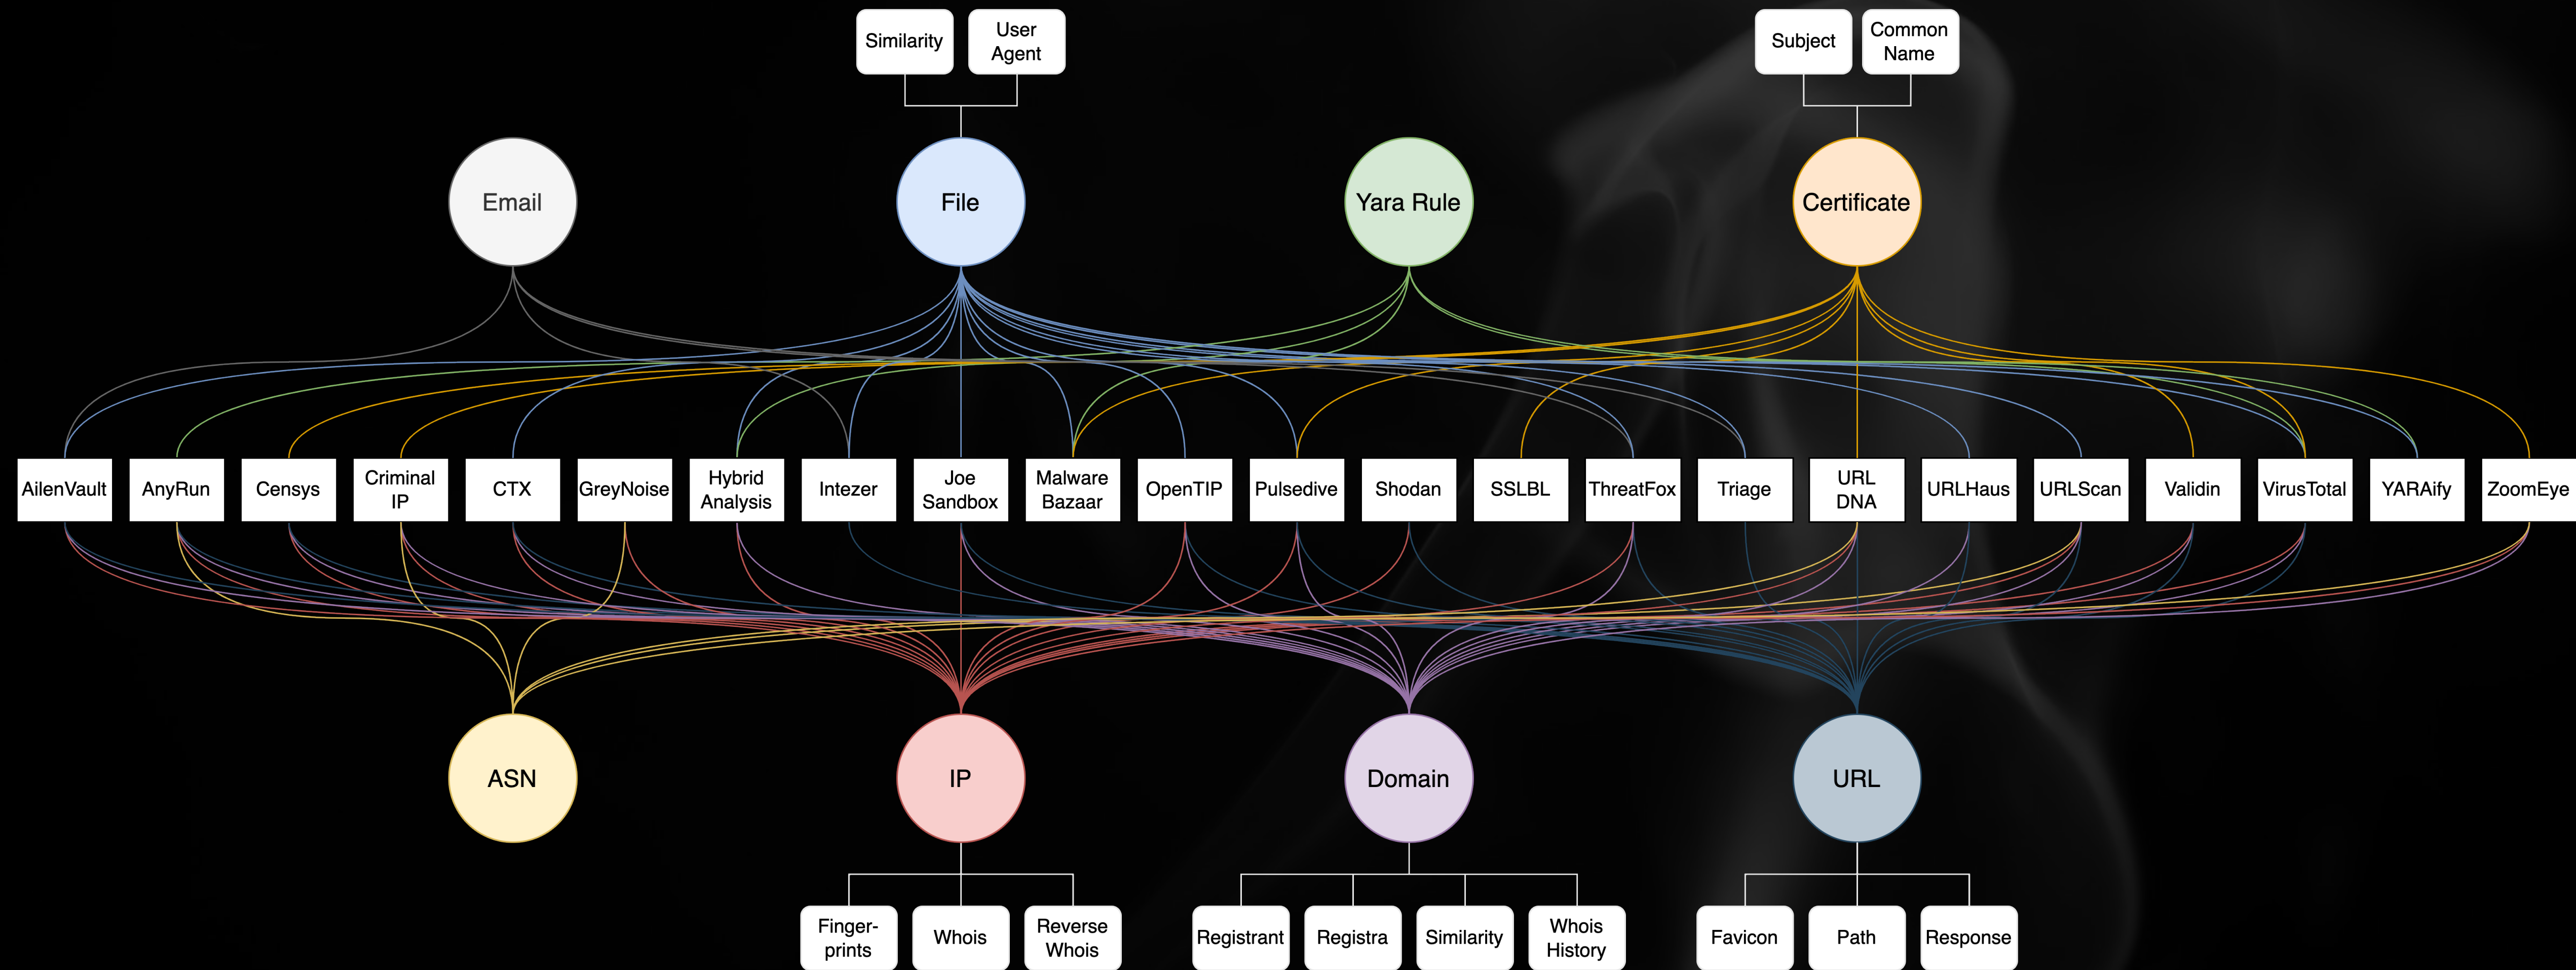

IOC Pivoting with OSINT