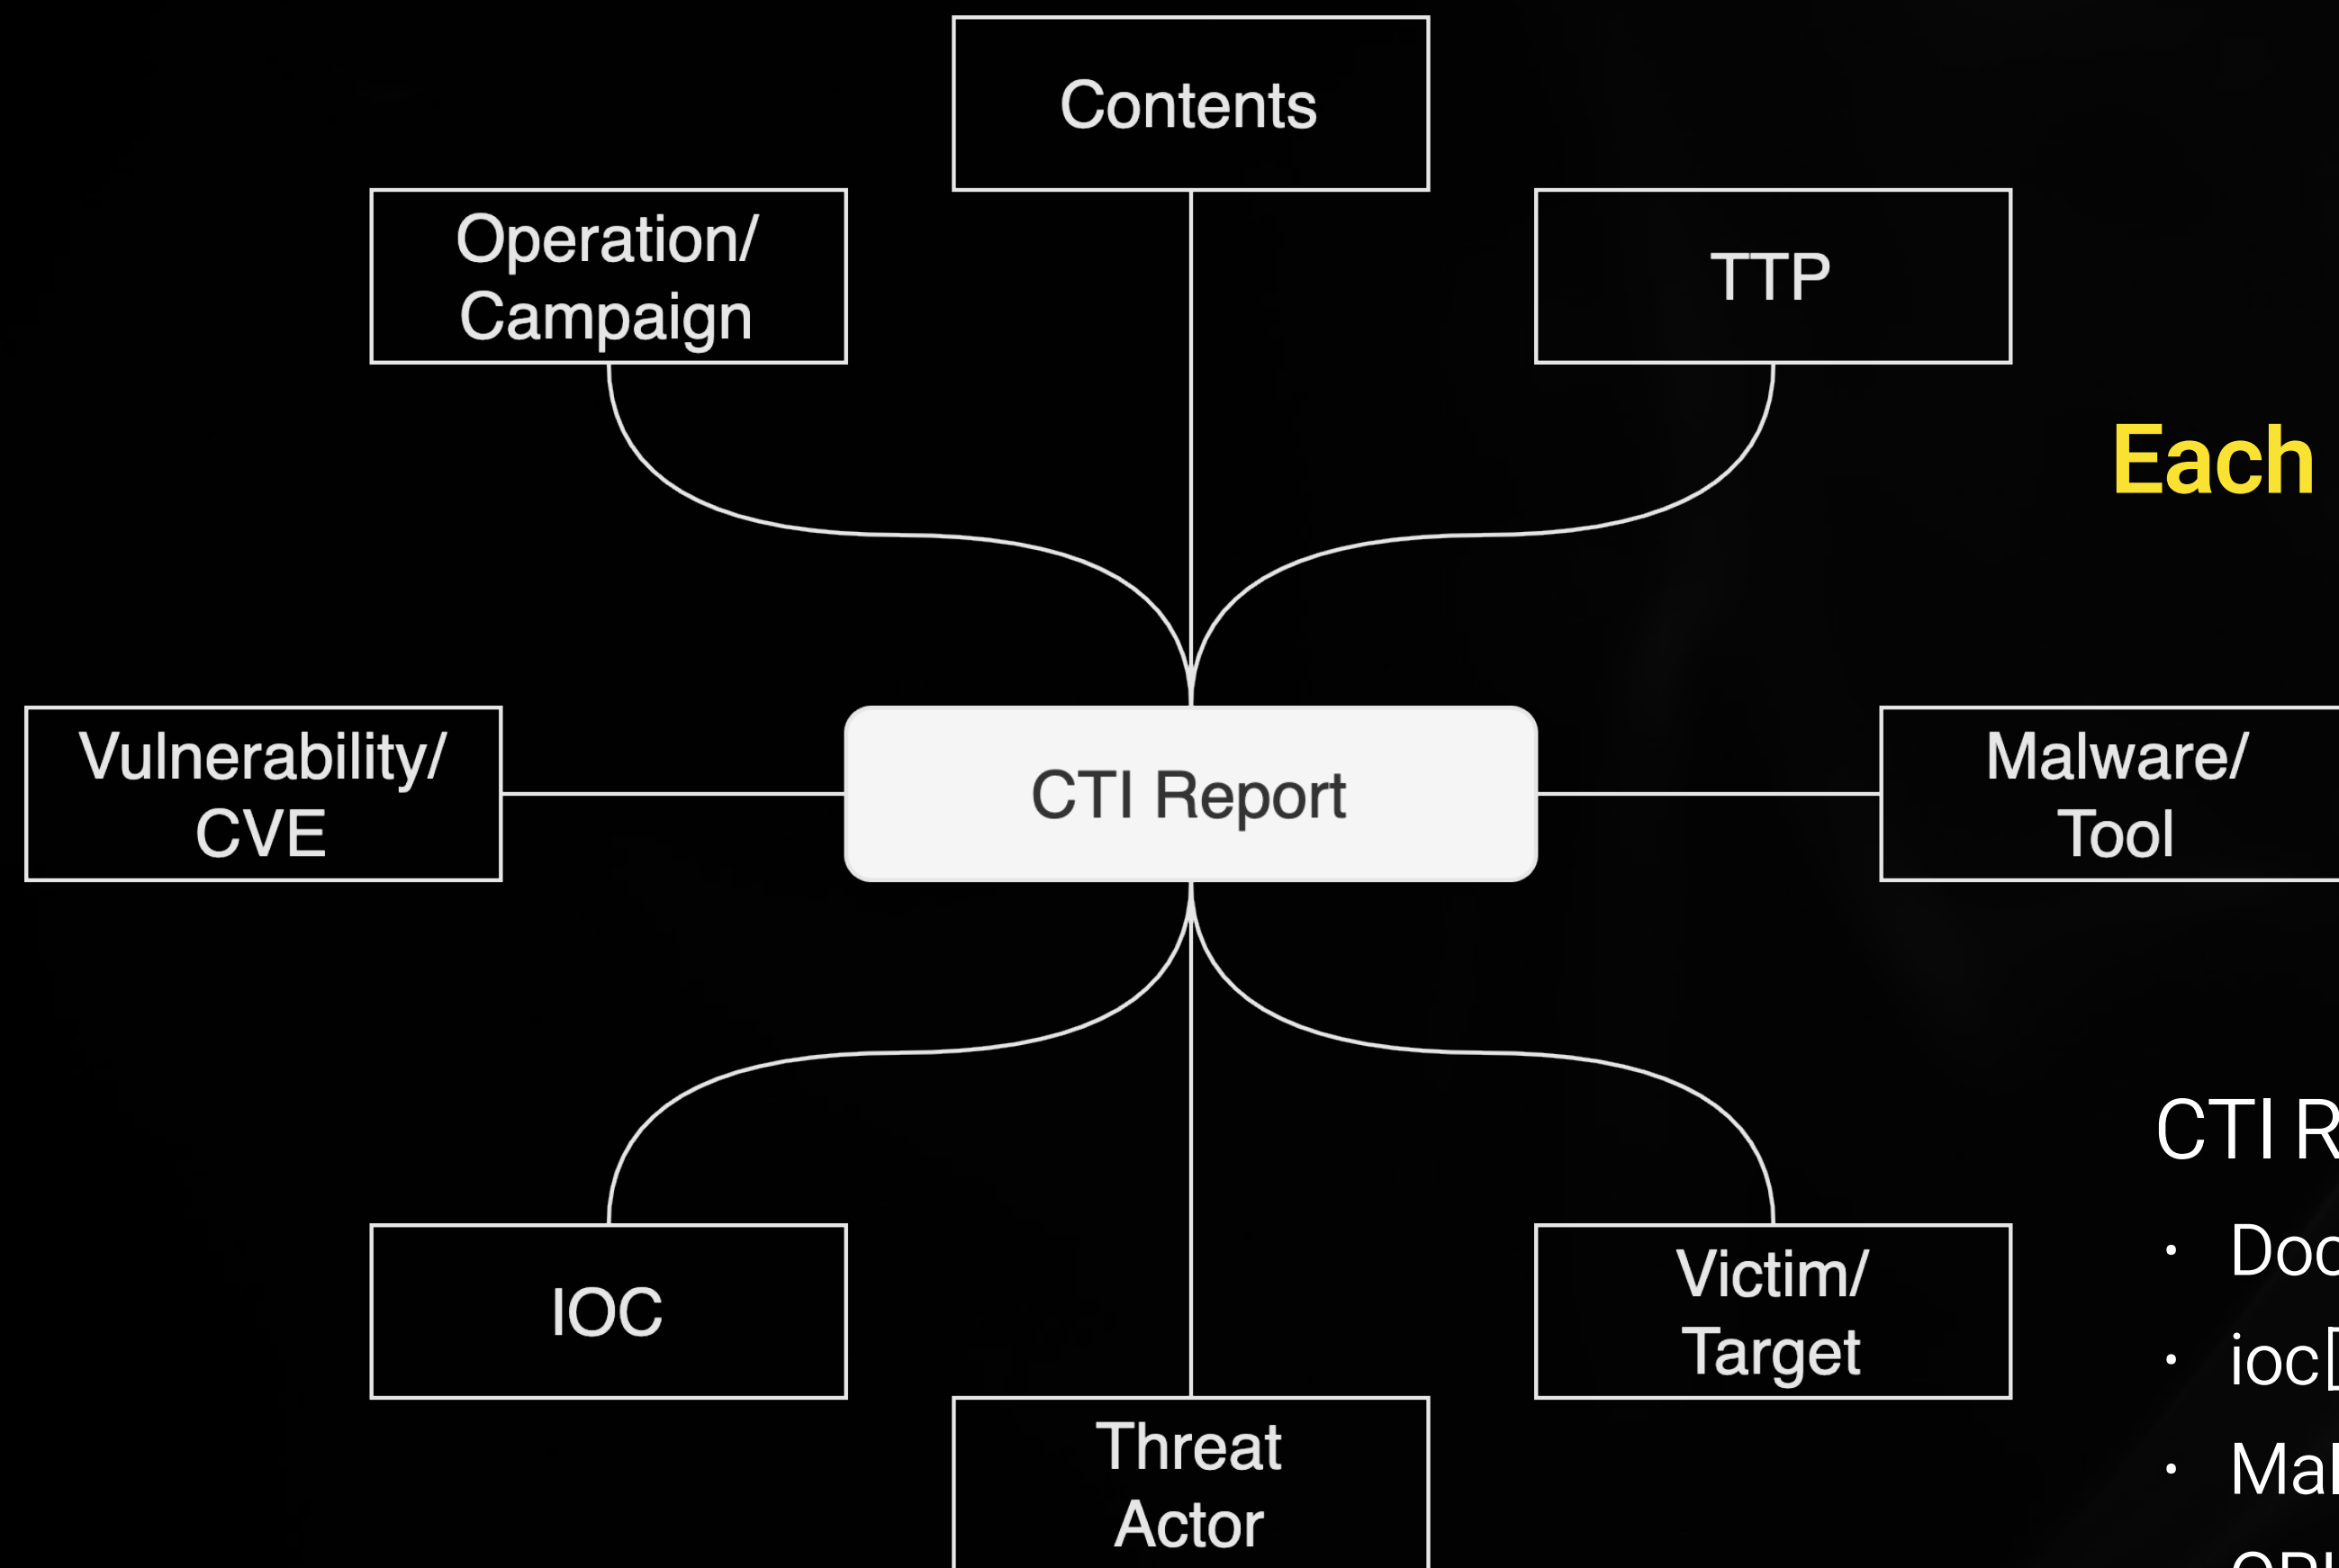

Inside a CTI Report

Each Item can be a Clue

CTI Report Collections & Platforms

- DocIntel <https://docintel.org/>
- ioc[.]one <https://ioc.one/>
- Malpedia <https://malpedia.caad.fkie.fraunhofer.de/>
- ORKL <https://orkl.eu/>
- Threat Intelligence Reports <https://mthcht.github.io/ThreatIntel-Reports/>
- Vx Underground <https://vx-underground.org/>