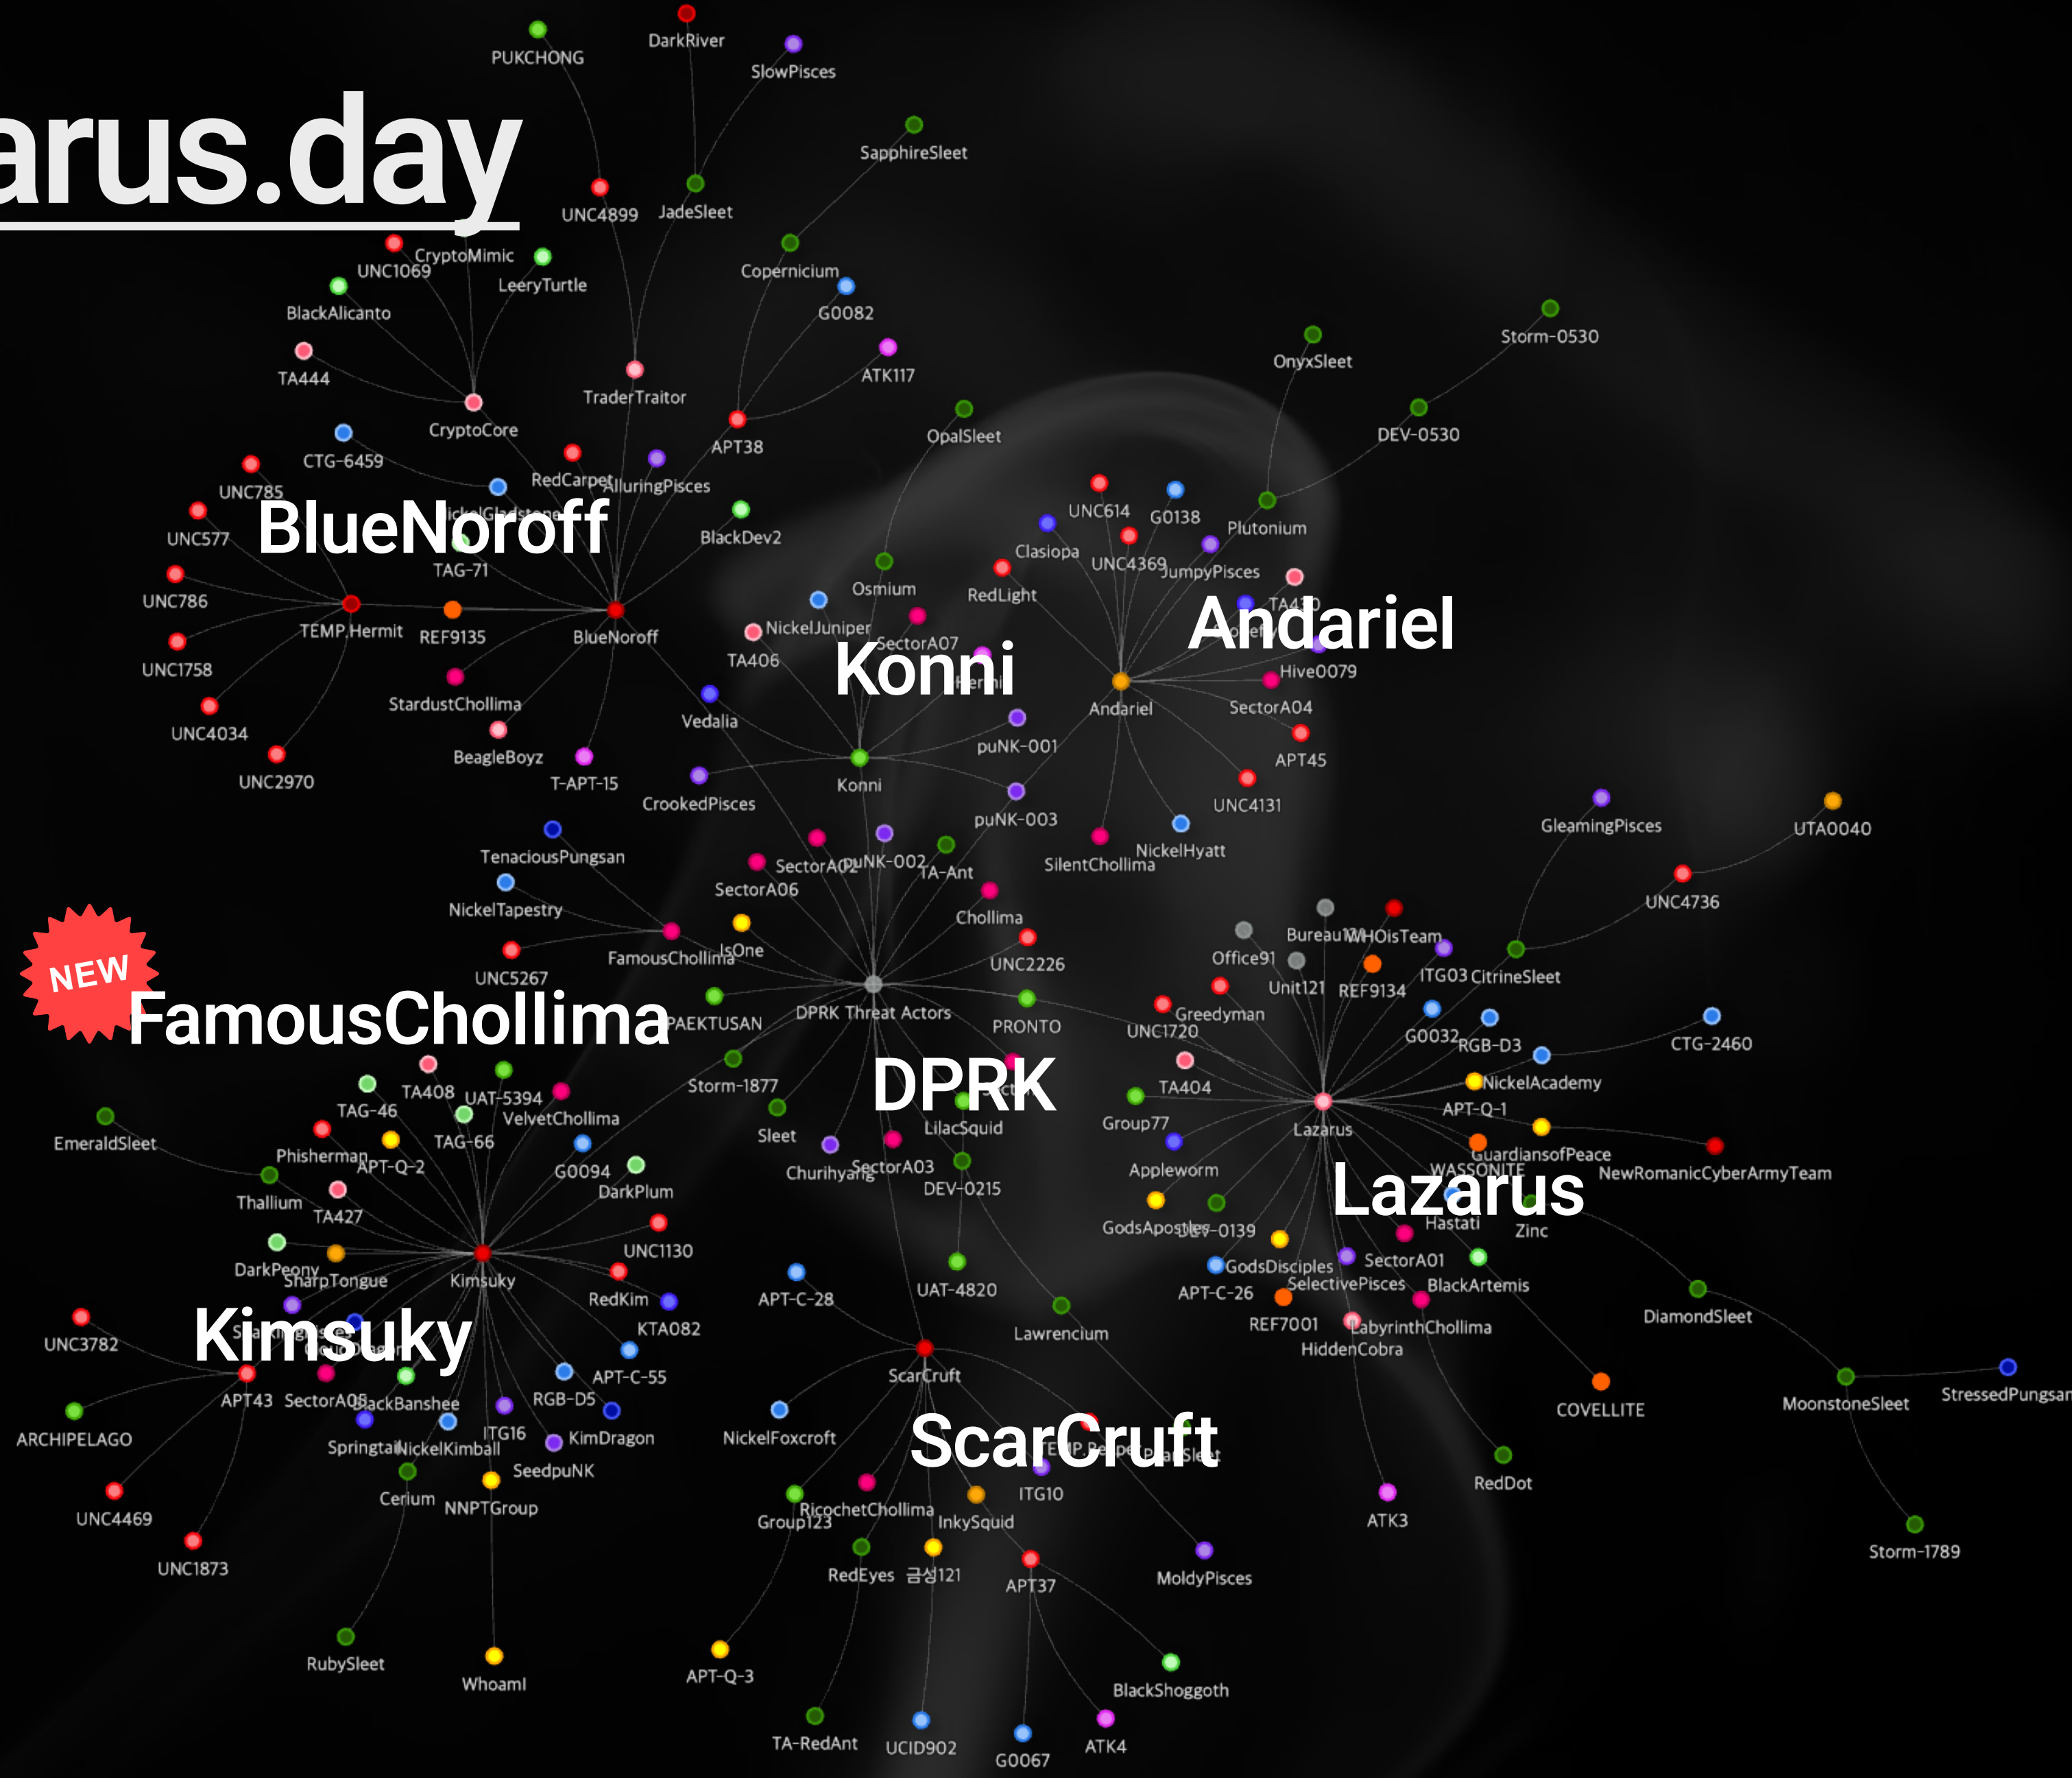

# Introduction to lazarus.day

Reports

2,470

Incidents

187

Actors

187

NEW

FamousChollima

BlueNoroff

Konni

Andariel

DPRK

Lazarus

Kimsuky

ScarCruft